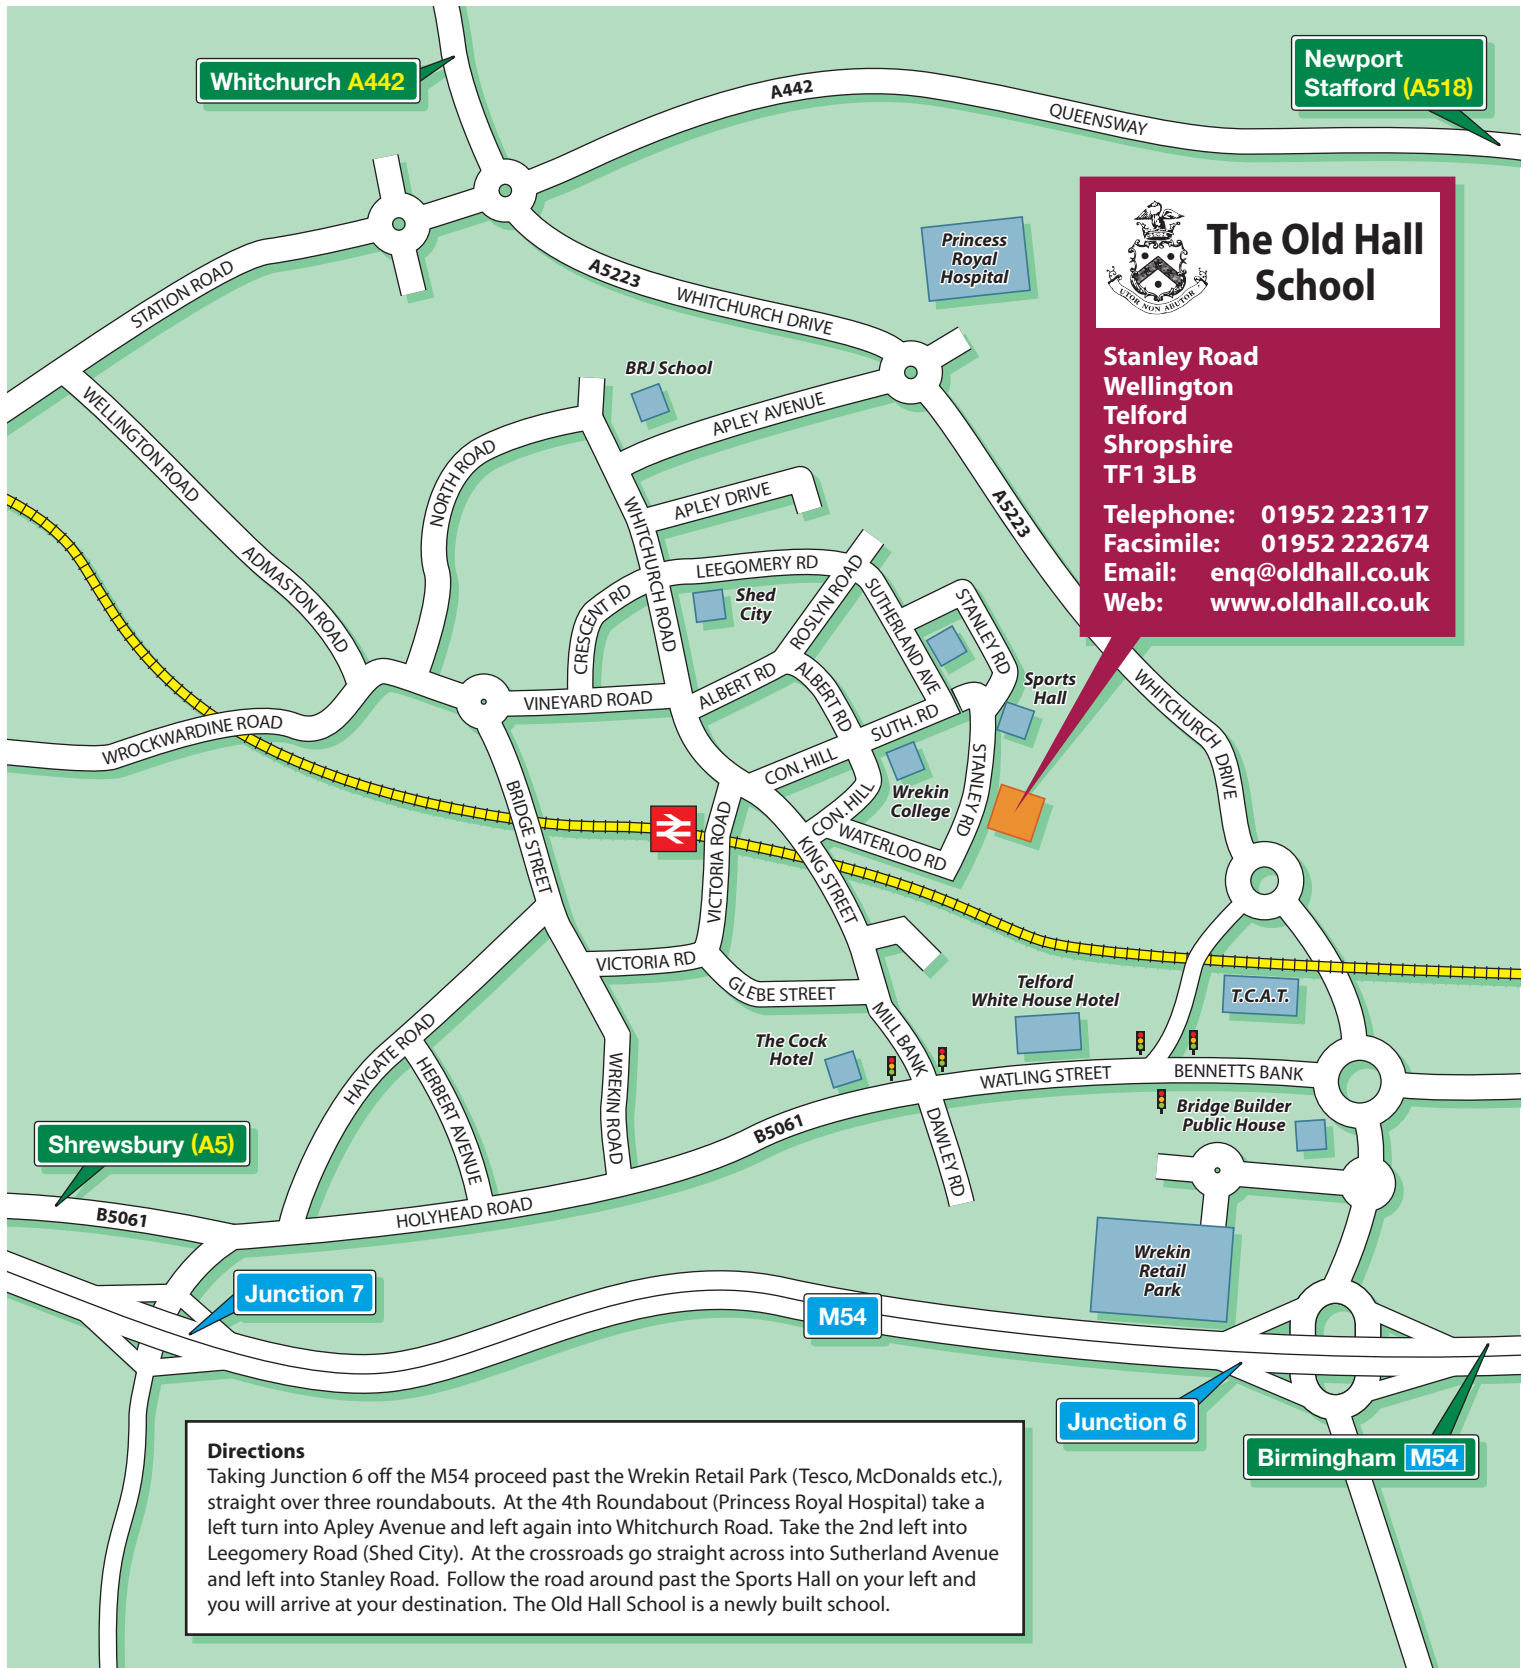

Whitchurch A442

Newport
Stafford (A518)

The Old Hall School

Stanley Road
Wellington
Telford
Shropshire
TF1 3LB

Telephone: 01952 223117
Facsimile: 01952 222674
Email: enq@oldhall.co.uk
Web: www.oldhall.co.uk

Shrewsbury (A5)

Junction 7

M54

Junction 6

Birmingham M54

Directions

Taking Junction 6 off the M54 proceed past the Wrekin Retail Park (Tesco, McDonalds etc.), straight over three roundabouts. At the 4th Roundabout (Princess Royal Hospital) take a left turn into Apley Avenue and left again into Whitchurch Road. Take the 2nd left into Leegomery Road (Shed City). At the crossroads go straight across into Sutherland Avenue and left into Stanley Road. Follow the road around past the Sports Hall on your left and you will arrive at your destination. The Old Hall School is a newly built school.